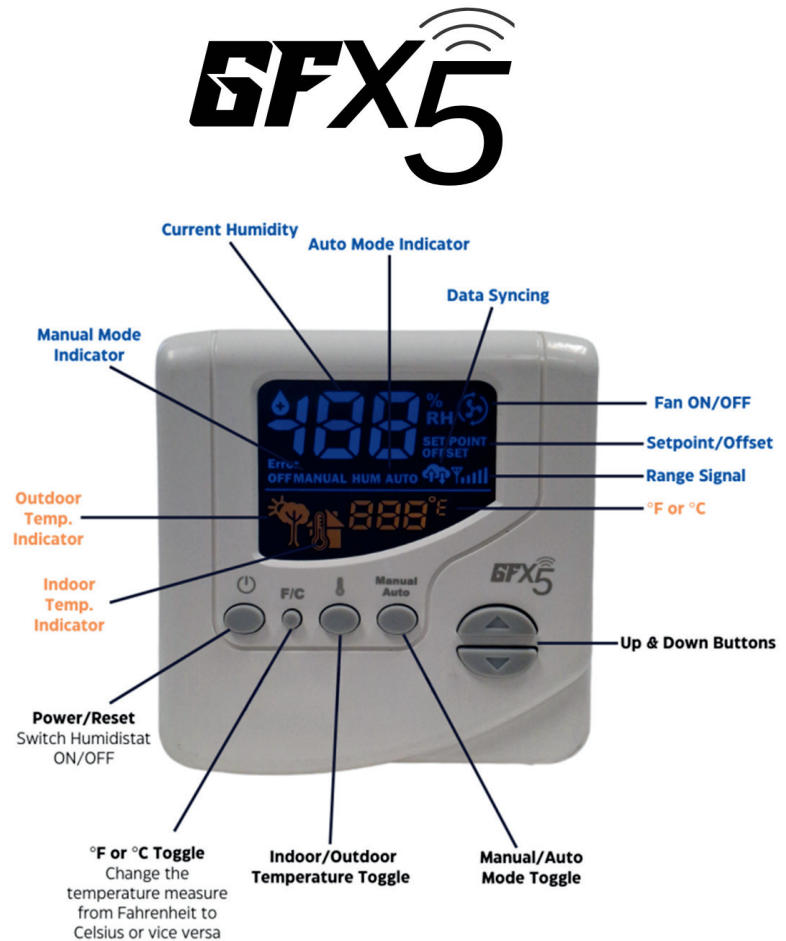

Spec Sheet

SPECS	GFX5
Model #	GFX5
GFI #	7172
Voltage	20-30 VAC, 60HZ
Switching Load	1amp max. 30 volt
Outdoor Sensor	max. 200ft (61 m.)
Control Mode	Auto: 10% - 60% RH control range / outdoor temp -10F (-23C) min. Manual: 10% - 75% RH
RH Accuracy	@77F (25C) 20% - 80% +/-4% RH
Annual Drift	+/-0.5% RH
Indoor Temp	+/-2F (1C)
Outdoor Temp	+/-2F (1C)
Resolution Temp	1 deg / 1%
Relay Close	Setting -1% RH
Relay Open	Setting +1% RH
Warranty	1 year

FEATURES

- Wi-Fi enabled through the GeneralAire® APP
- Universal Wi-Fi technology, the GFX5 can be used with any brand/model humidifier
- Automatic control (with sensor included) or can be operated in Manual mode
- Activates the furnace blower motor